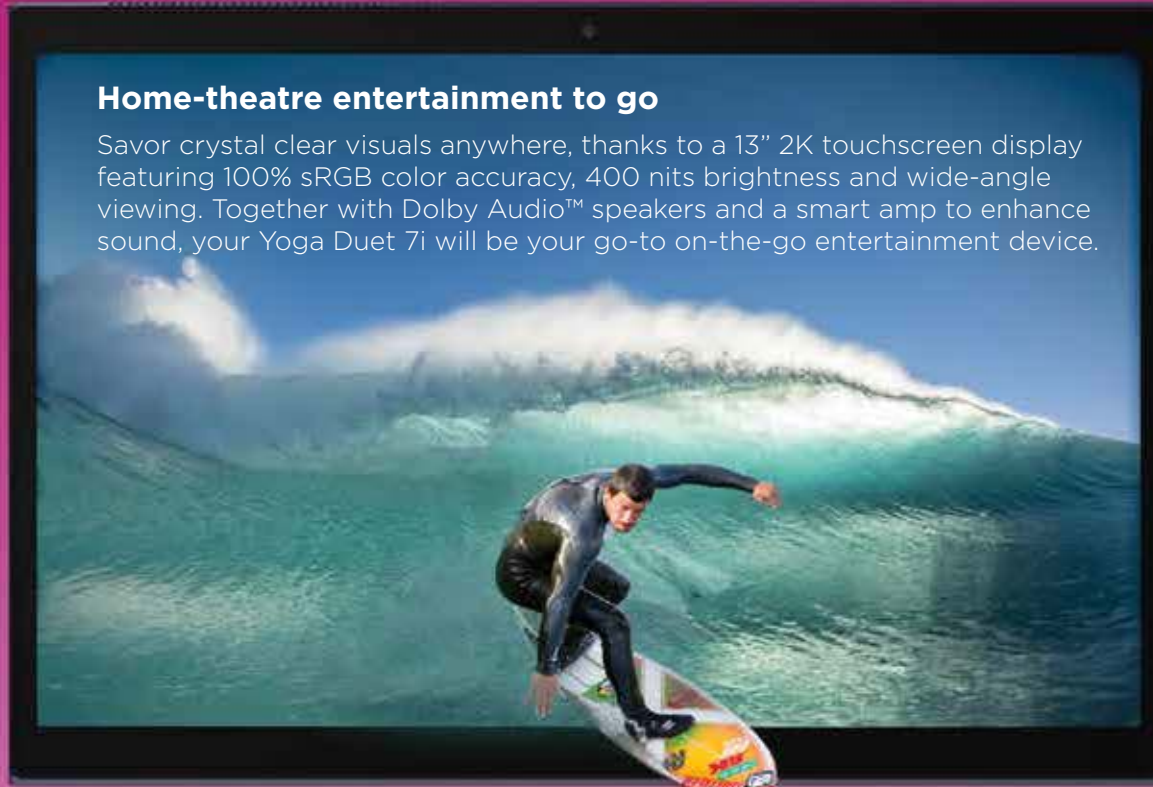

### Yoga Duet 7i

Stylish, aerospace-grade aluminium body in alluring Orchid or Slate Grey colour

Brilliant 16:9 WQHD display with Dolby® Vision™

Immersive audio with top-firing, front-facing Dolby® Atmos® speakers

#### Home-theatre entertainment to go

Savor crystal clear visuals anywhere, thanks to a 13" 2K touchscreen display featuring 100% sRGB color accuracy, 400 nits brightness and wide-angle viewing. Together with Dolby Audio™ speakers and a smart amp to enhance sound, your Yoga Duet 7i will be your go-to on-the-go entertainment device.